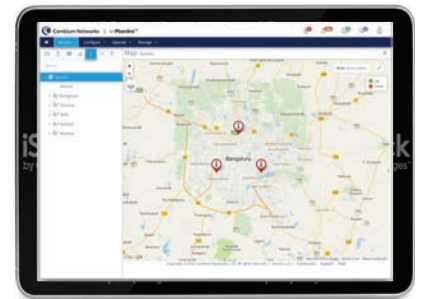

ePMP™ 2000

So long, interference. With industry-leading interference tolerance powered by Hypure™ technology, ePMP 2000 uses Smart Beamforming and Intelligent Filtering to keep the network performing in challenging real-world conditions.

- Smart Beamforming and Intelligent Filtering to handle real-world interference
- Frequency Reuse with GPS Synchronization
- Scalable up to 120 subscribers per Access Point
- 128-bit AES encryption, L3 firewall, HTTPS/SSH security

PMP 450

Go Massive. cnMedusa™ Massive MU-MIMO technology delivers ground-breaking spectral efficiency in a single box.

- More than 400 Mbps actual throughput possible per sector
- Simultaneous communication to up to 7 Subscriber Modules
- Industry-leading spectral efficiency in a 20 MHz channel
- Investment protection through operability with existing PMP 450 or 450i Subscriber Modules

cnMaestro™ Management

Secure end-to-end network management from a single pane of glass. The system is either a cloud-based or an on-premises platform and provides:

- Inventory management
- Device onboarding
- Alarm and event monitoring
- Network maintenance